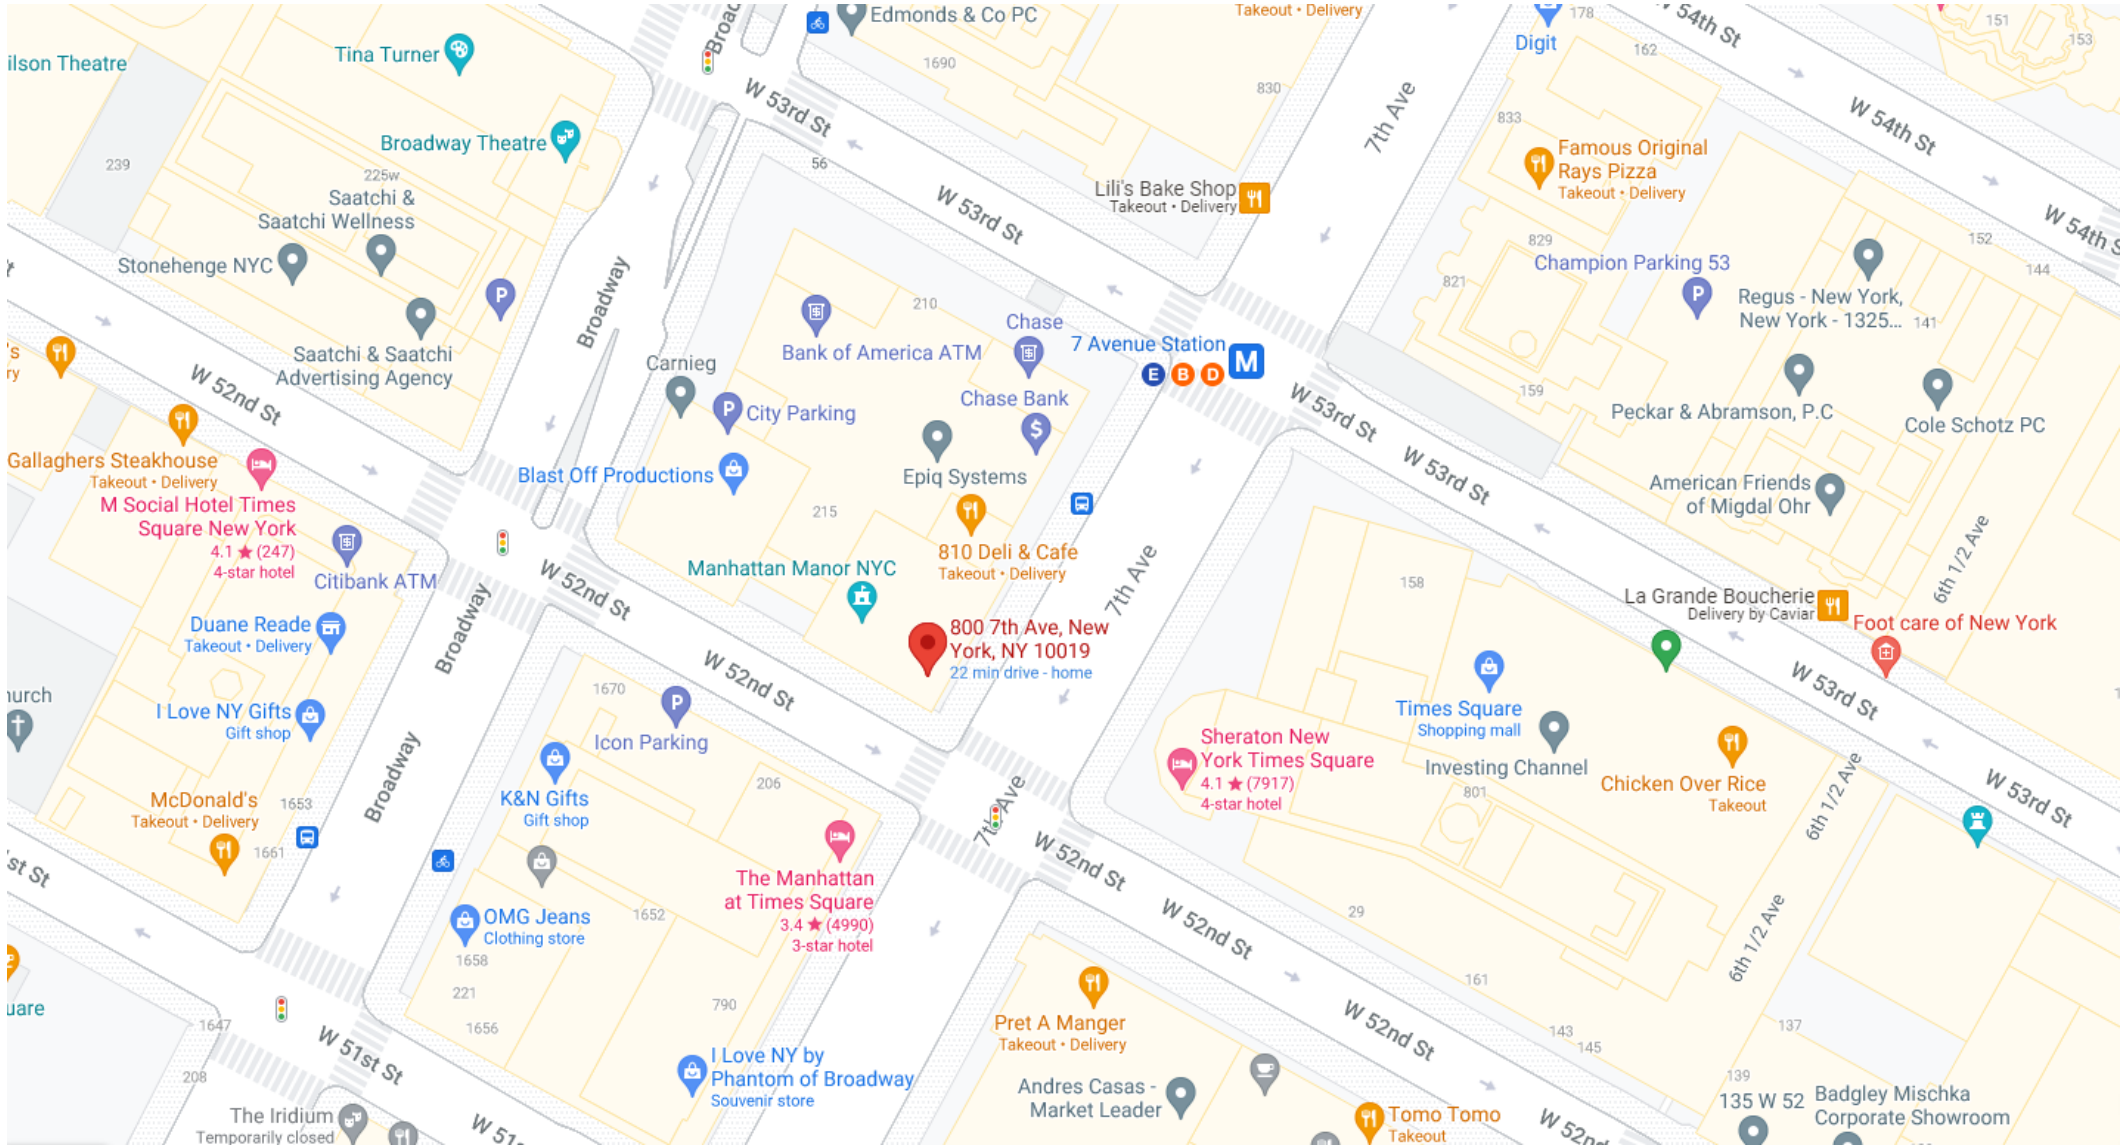

800 7th Ave at 52nd St. | New York, NY 10019 | 212-582-2975 | info@rosieogradys.com