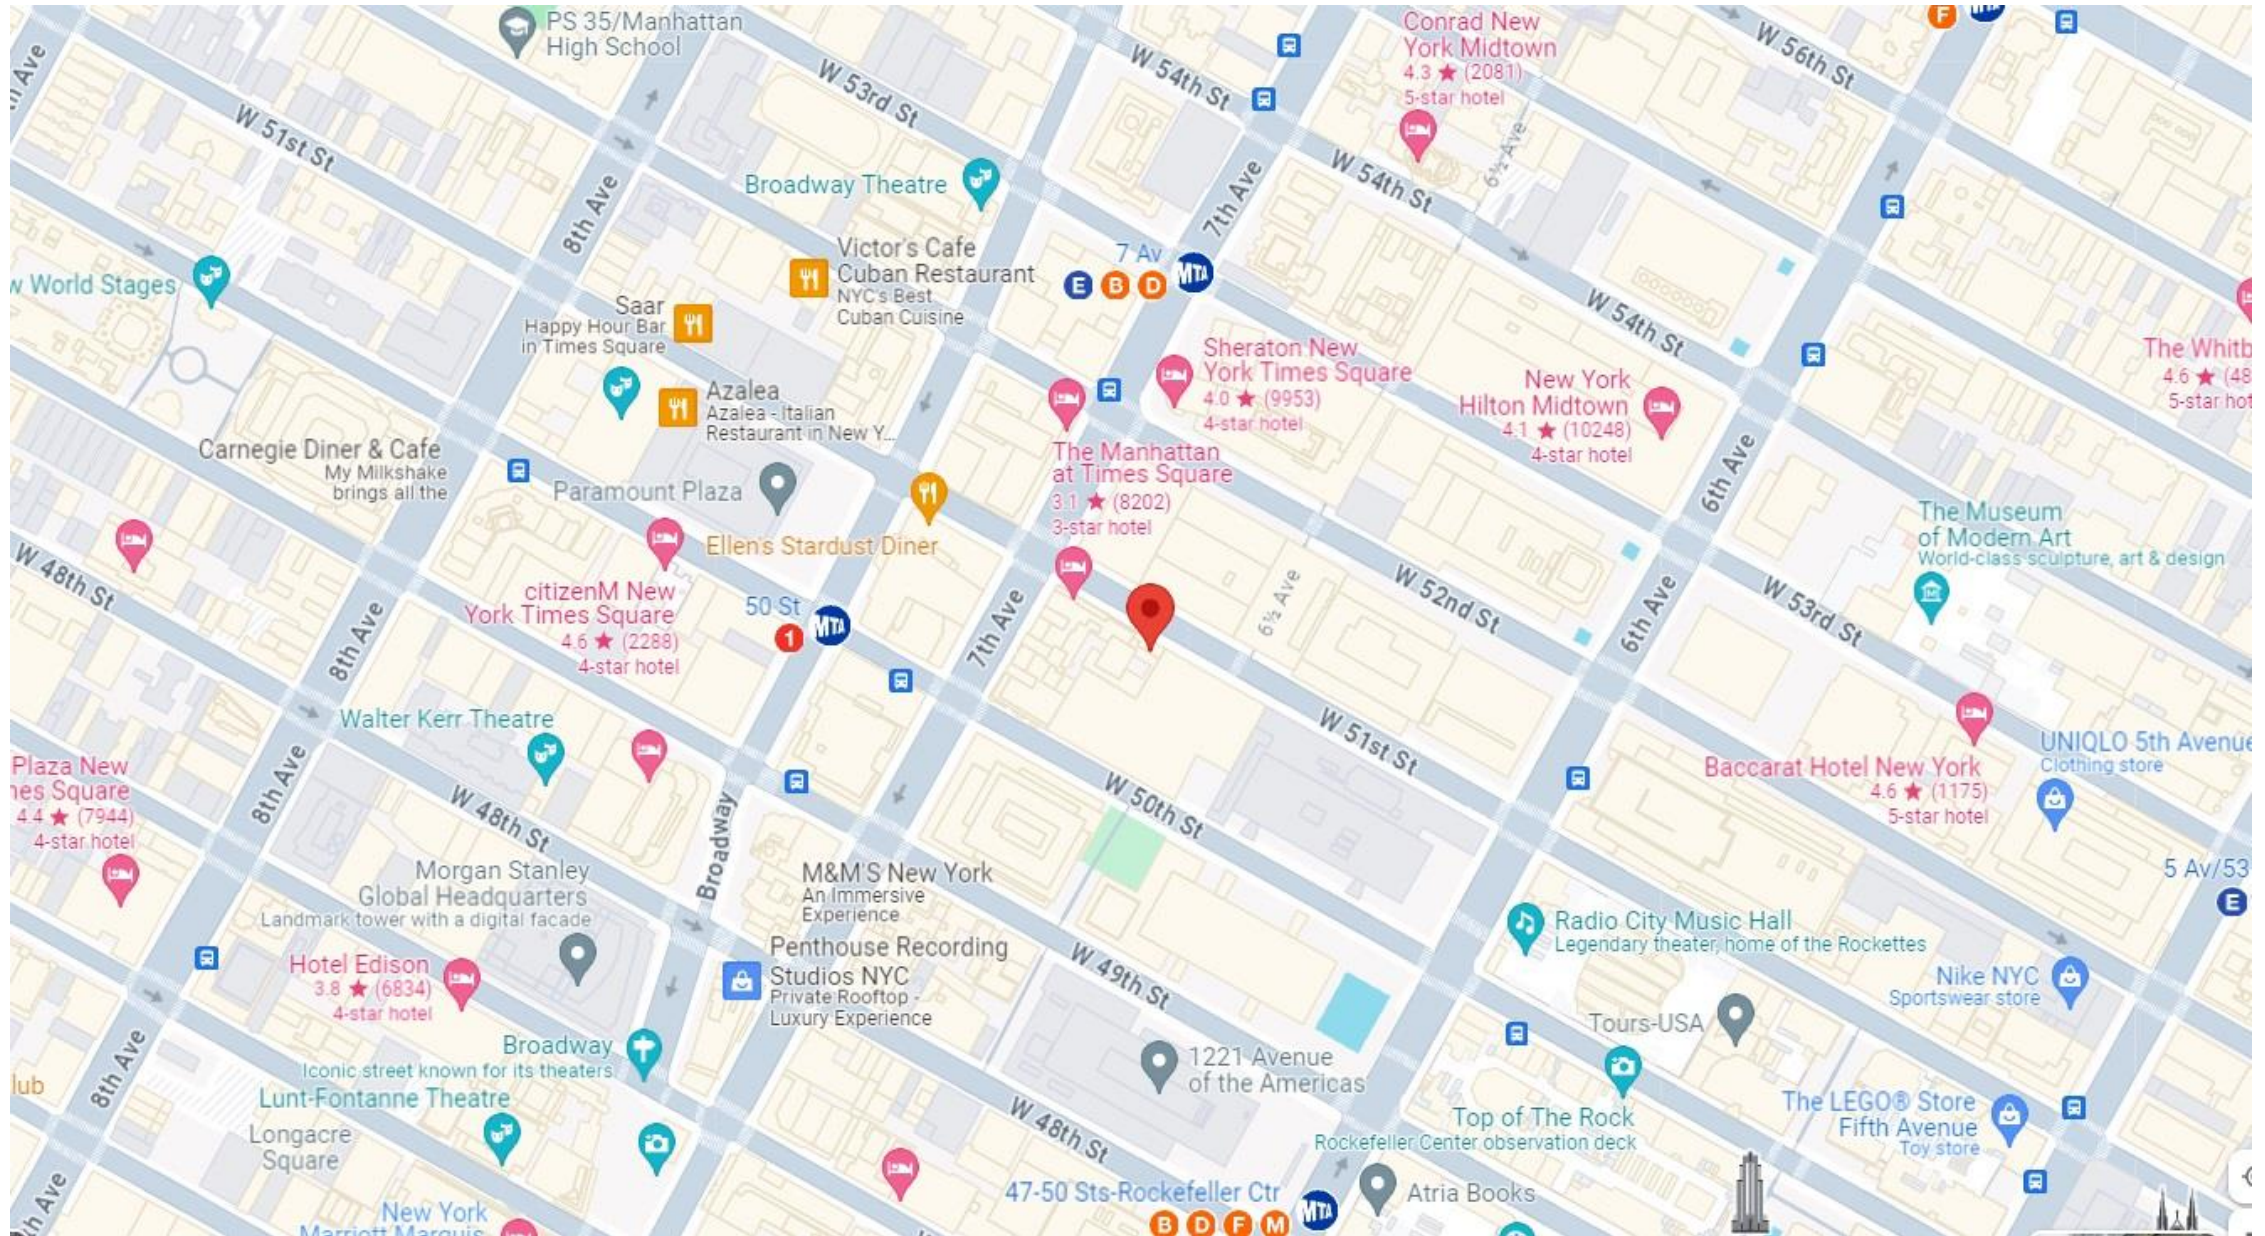

148 West 51st St. between 6th& 7th Ave | New York, NY 10019 | 212-489-9595 | info@manhattanmanor.com